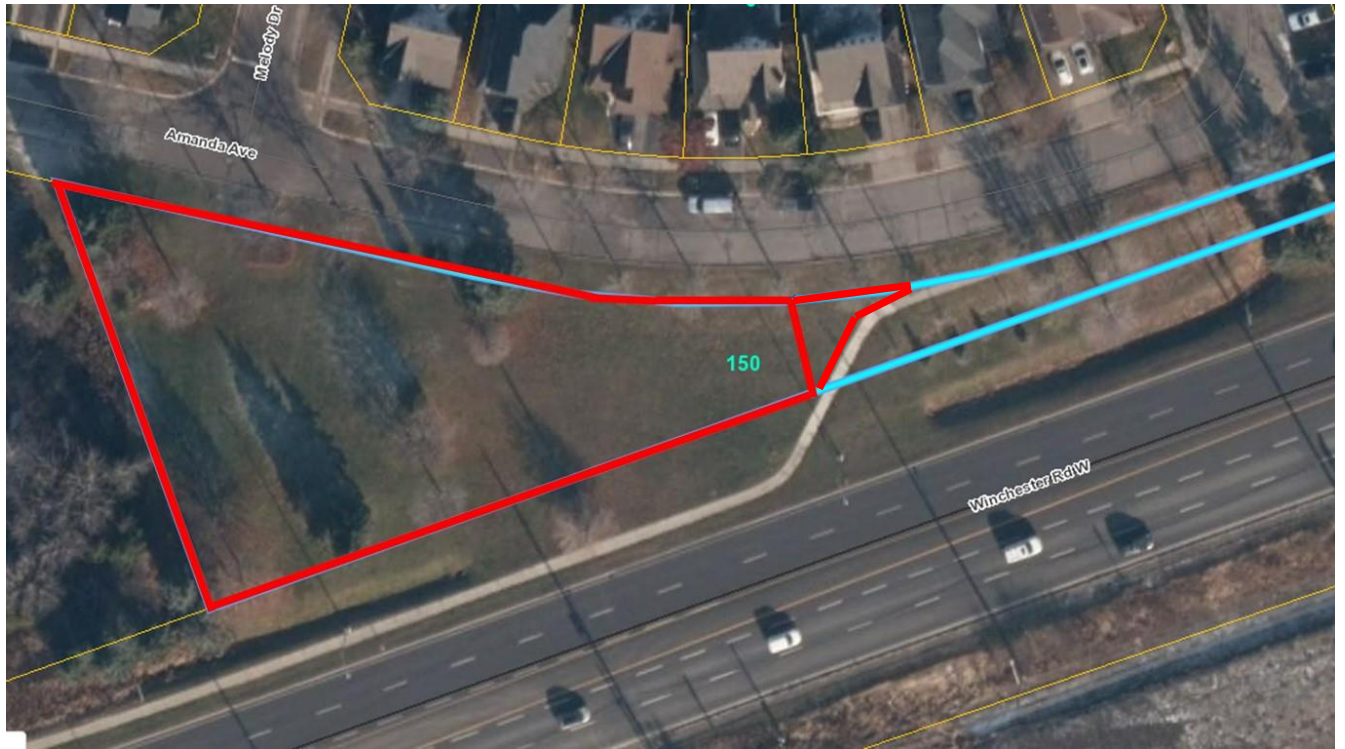

**A Portion of 150 Winchester Road West**

**Estimated Area to be leased:** Approximately 2,577.85 sq. m (or approximately 0.637 acres)

Area to be confirmed via a Reference Plan