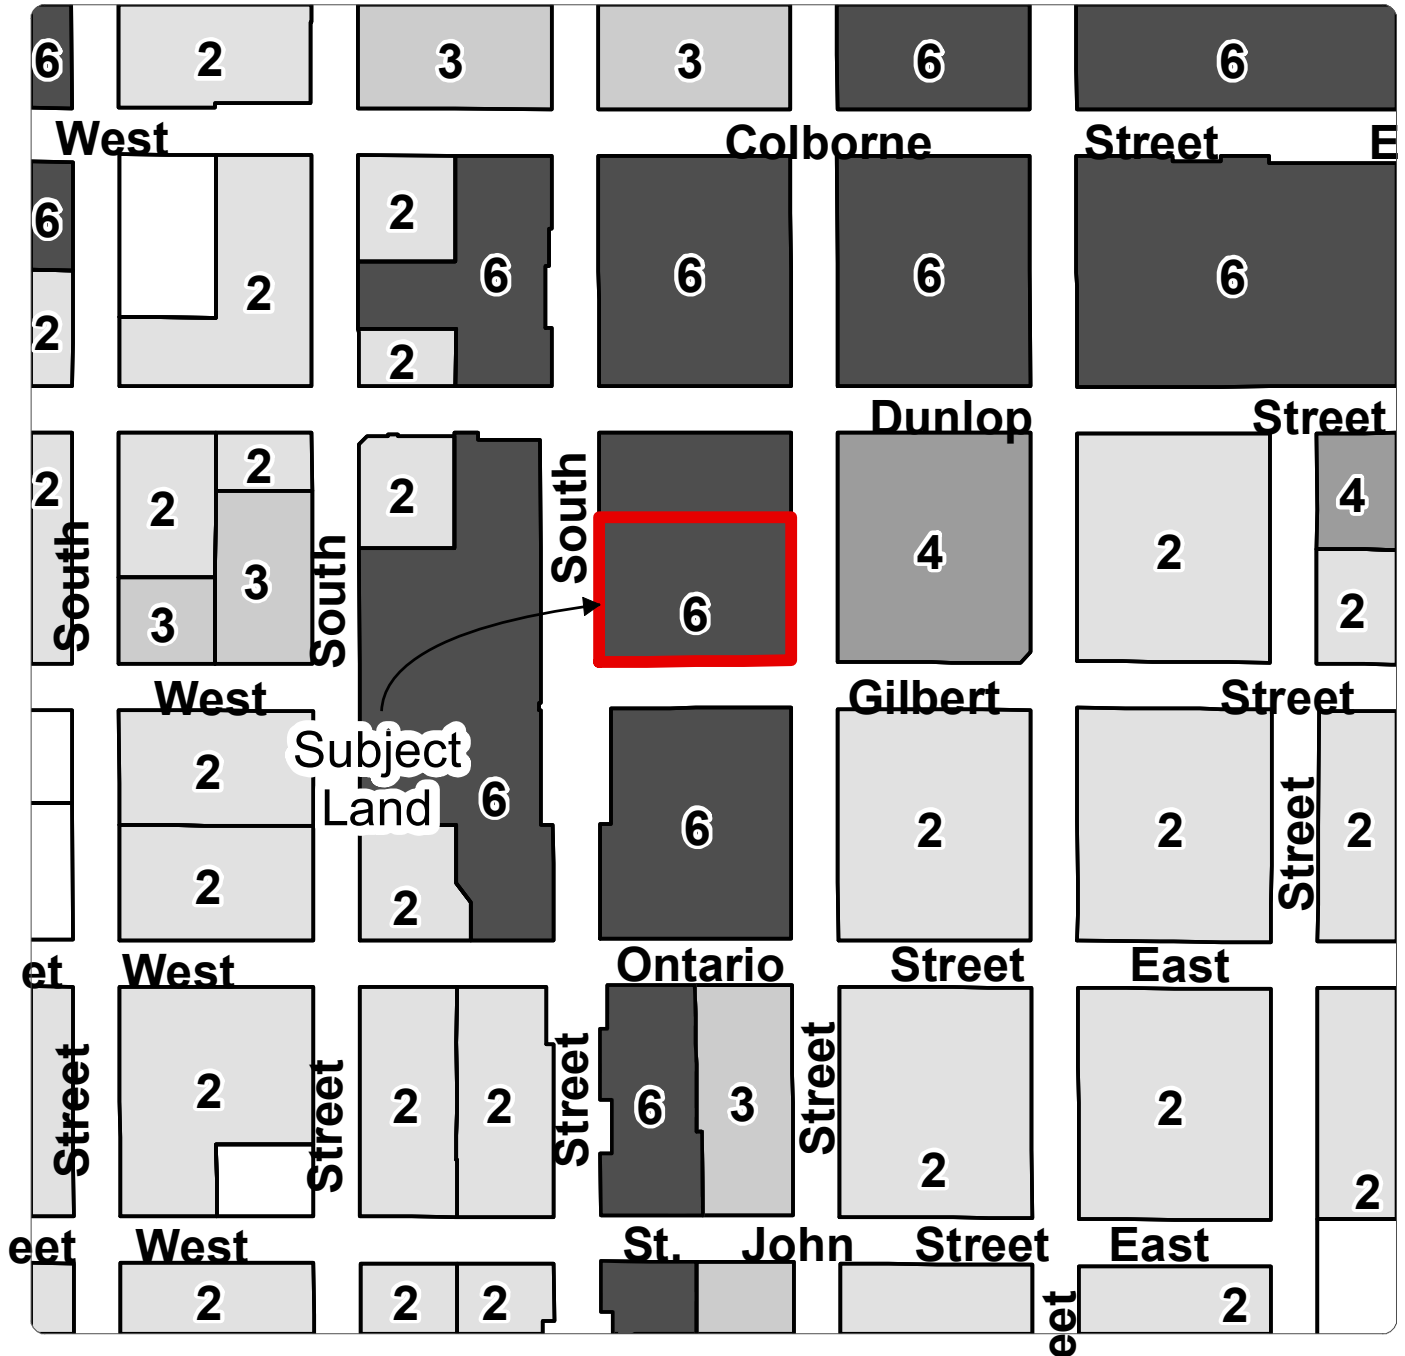

Excerpt from the Town of Whitby Secondary Plan Schedule 'I'

Downtown Whitby Community

Secondary Plan Building Height

Legend

Maximum Building Height

- 2 Storeys
- 3 Storeys
- 4 Storeys
- 5 Storeys
- 6 Storeys
- 8 Storeys

Official Plan Town of Whitby